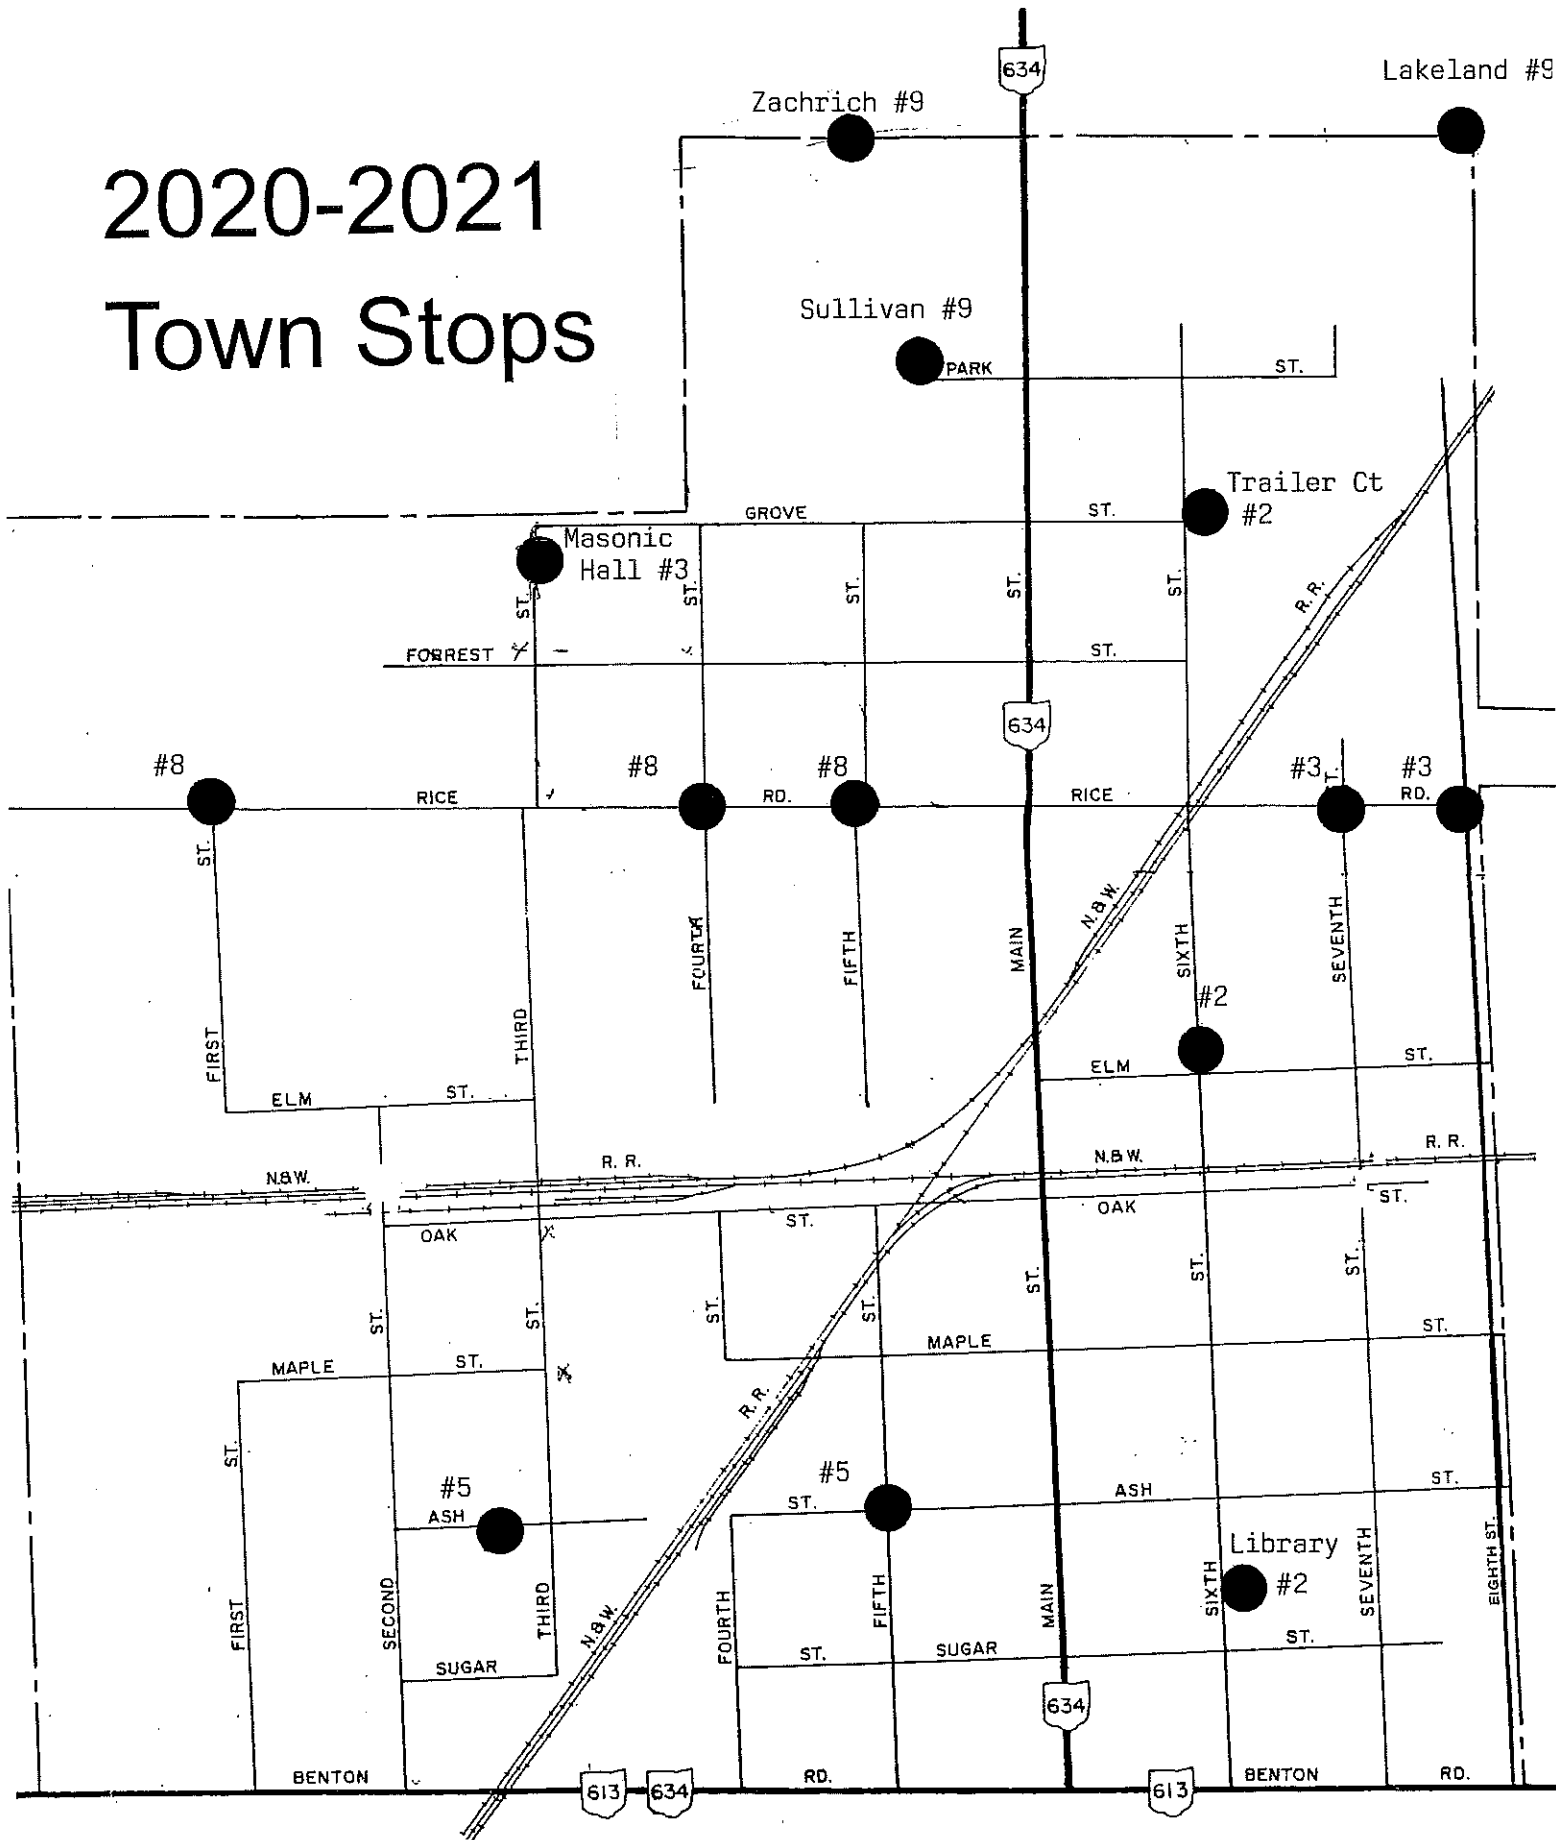

2020-2021 Town Stops

CONTINENTAL

Continental Local School
Village Bus Stop Changes

:

In Dupont, there will be three stops:

1. Dupont Village Community Park Shelter House
2. Corner of South and Liberty
3. East Maple Street and Walcutt

All Dupont Village students requiring bus transportation should be at these stops by 7:30 a.m. The afternoon stops will be approximately 3:30 p.m. Becki Bidlack, Bus 8, will be making the Dupont bus stops.

In the Village of Continental, the stops will be as follows:

1. Library (Deb Warnimont, Bus 2, 7:50 a.m. and 3:15 p.m.)
2. Corner of Fifth and Ash (Chris Murphy, Bus 5, 7:55 a.m. and 3:15 p.m.)
3. Continental Missionary Baptist Church Entrance on Ash Street,
(Chris Murphy, Bus 5, 7:55 a.m. and 3:15 p.m.)
4. Corner of Rice and Eighth Street (Jeff Prowant, Bus 3, 7:55 a.m. and 3:10 p.m.)
5. Corner of Rice and Seventh Street (Jeff Prowant, Bus 3, 7:55 a.m. and 3:10 p.m.)
6. Corner of First and Rice, (Becki Bidlack, Bus 5, 7:55 a.m. and 3:10 p.m.)
7. Corner of Fourth and Rice, (Becki Bidlack, Bus 5, 7:55 a.m. and 3:10 p.m.)
8. Corner of Fifth and Rice (Becki Bidlack, Bus 5, 7:55 a.m. and 3:10 p.m.)
9. Masonic Temple (Jeff Prowant, Bus 3, 7:55 a.m. and 3:10 p.m.)
10. Lakeland Estates (Mary McClure, Bus 9, 7:50 a.m. and 3:13 p.m.)
11. Trailer Court Entrance (Deb Warnimont, Bus 2, 7:55 a.m. and 3:10 p.m.)
12. Corner of Sixth and Elm (Deb Warnimont, Bus 2, 7:53 a.m. and 3:12 p.m.)